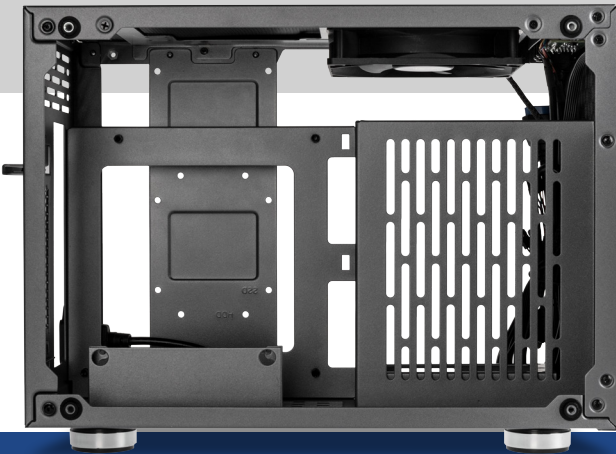

ROCKET HEAVY

- 2 mm aluminium front & top panel with hexagonal cutouts
- Dual tempered glass side panels for a full view
- 120 mm PWM fan included
- Vertical triple slot GPU ready
- Supports a 240 mm radiator at the top

SPECIFICATIONS

Dimensions	350 x 180 x 265 mm
Material	Aluminium, Steel, Tempered Glass
Weight	4.75 kg
Colour	Gunmetal Grey
MB Compatibility	ITX
Total Possible Fans	2 x 120 mm (Roof) 1 x 120 mm (MB Plate)
Pre-Installed Fans	1 x 120 mm PWM (Roof)
Radiator Mountings	1 x 240 mm (Top)
Drive Bays	2 x 2,5", 1 x 3,5" (internal)

Filter	Front/Roof
Power Supply (Optional)	1 x SFX/SFX-L
Expansion Slots	3
IO Panel	2 x USB 2.0 (internal connection) 2 x USB 3.0 (internal connection) 1 x USB 3.2 (Type C) 1 x Audio In/Out
Maximum GPU Length	340 mm
Maximum CPU Cooler Height	85 mm
Box Size	405 x 240 x 305 mm